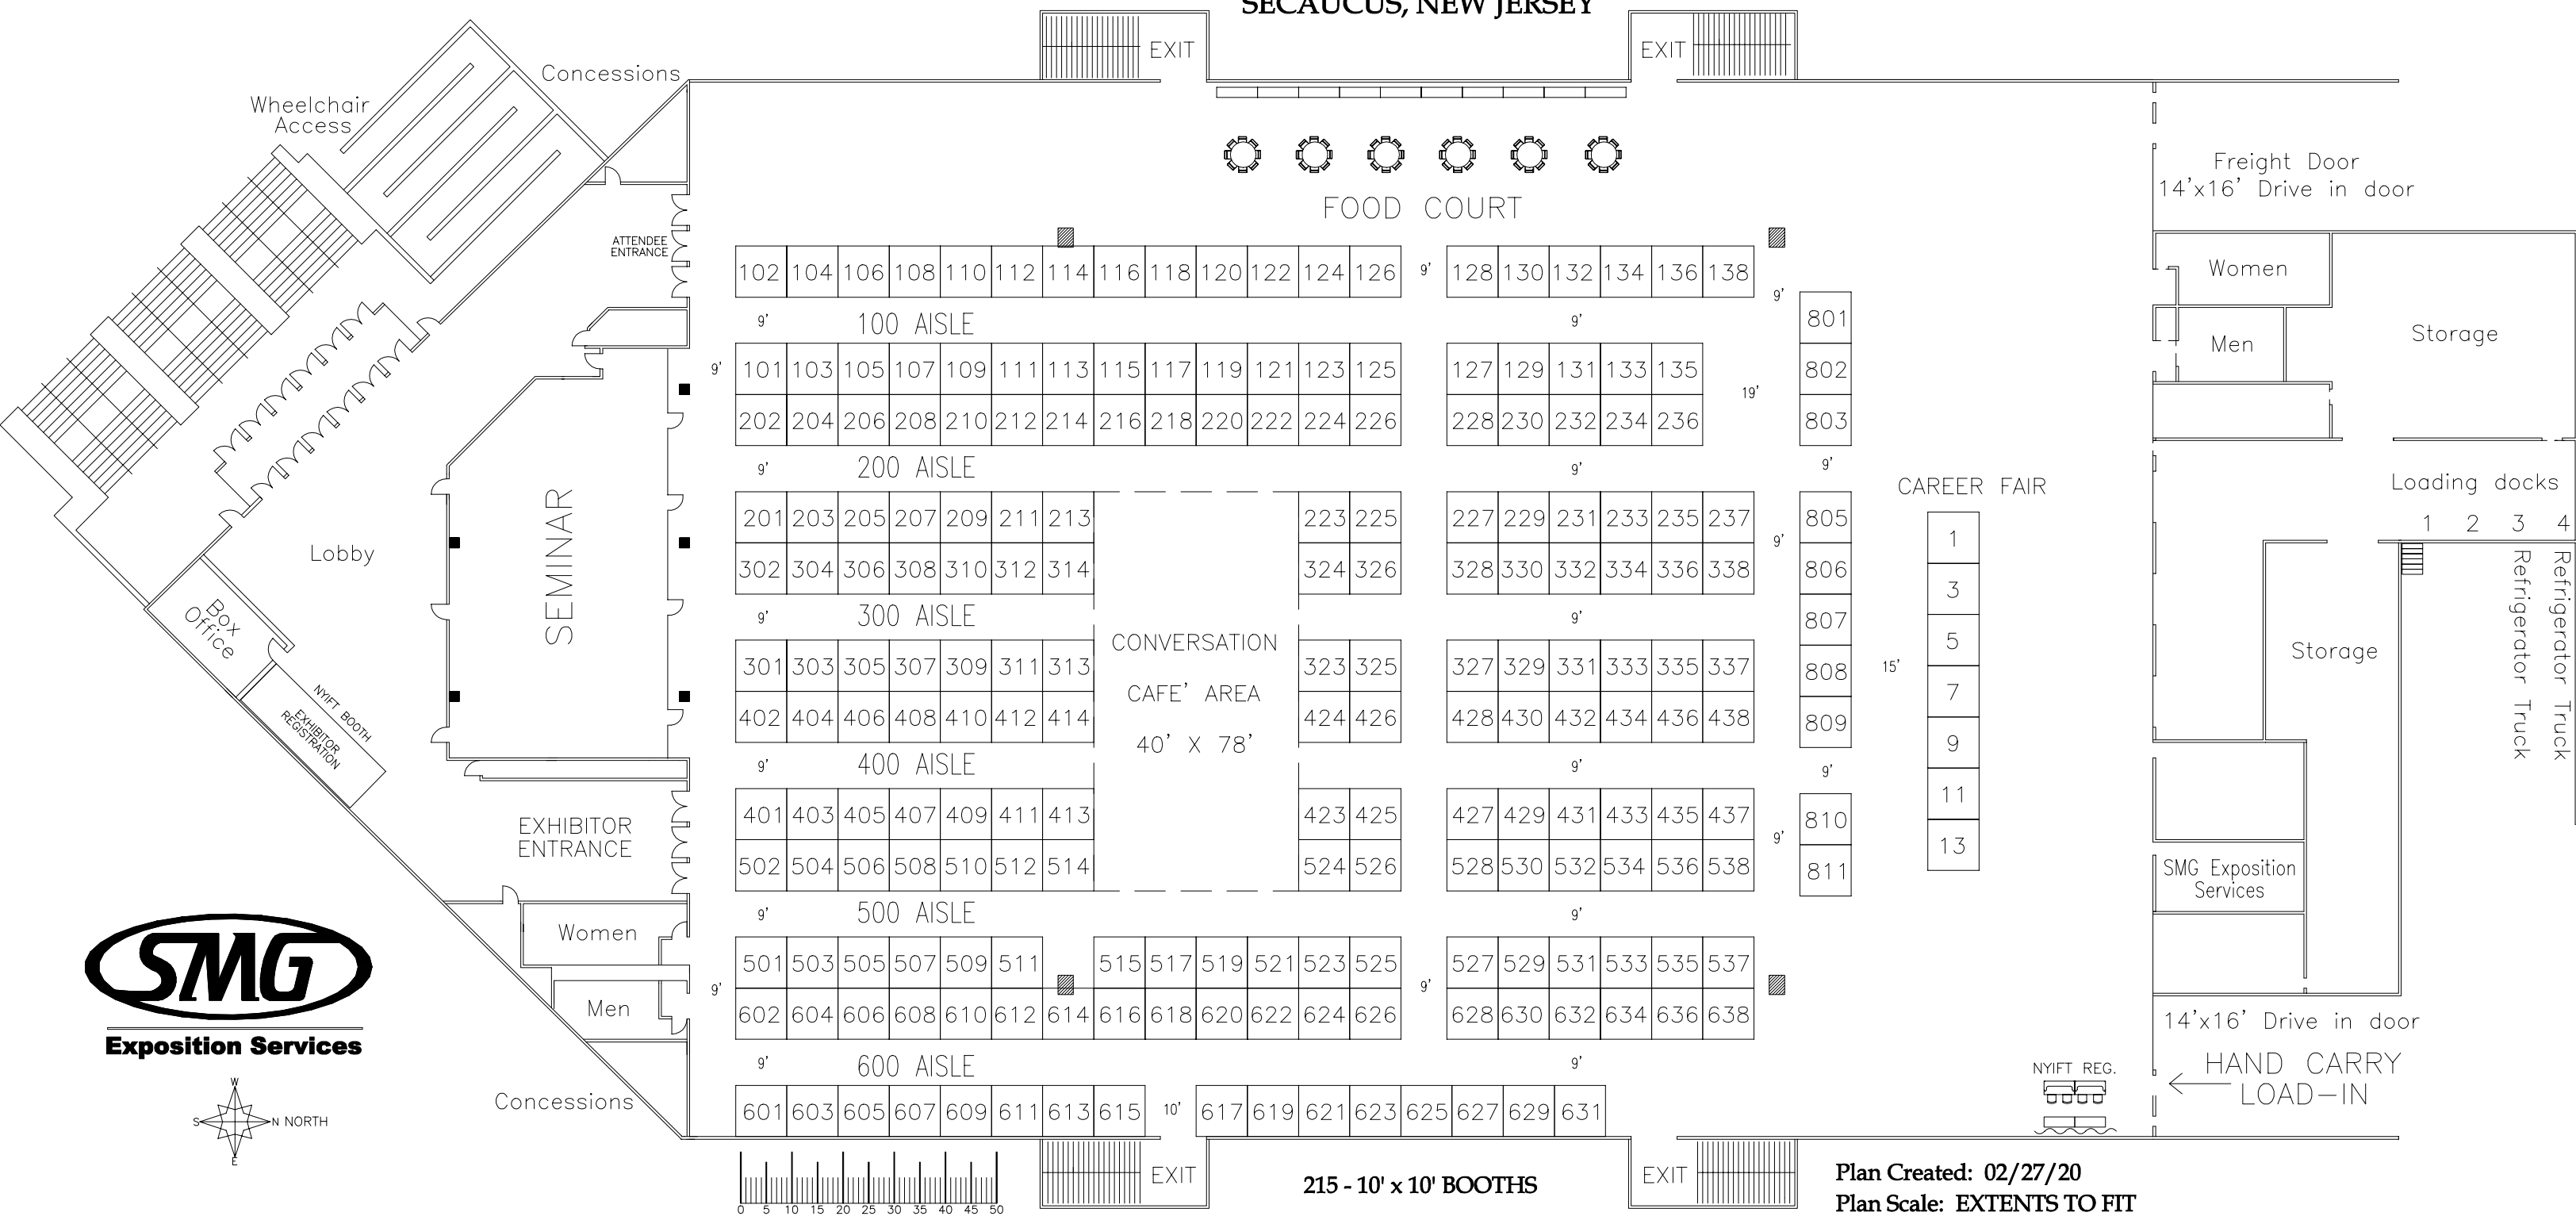

NYIFT SUPPLIER'S DAY

March 25th, 2020

MEADOWLANDS EXPOSITION CENTER
SECAUCUS, NEW JERSEY

215 - 10' x 10' BOOTHS

Plan Created: 02/27/20
Plan Scale: EXTENTS TO FIT