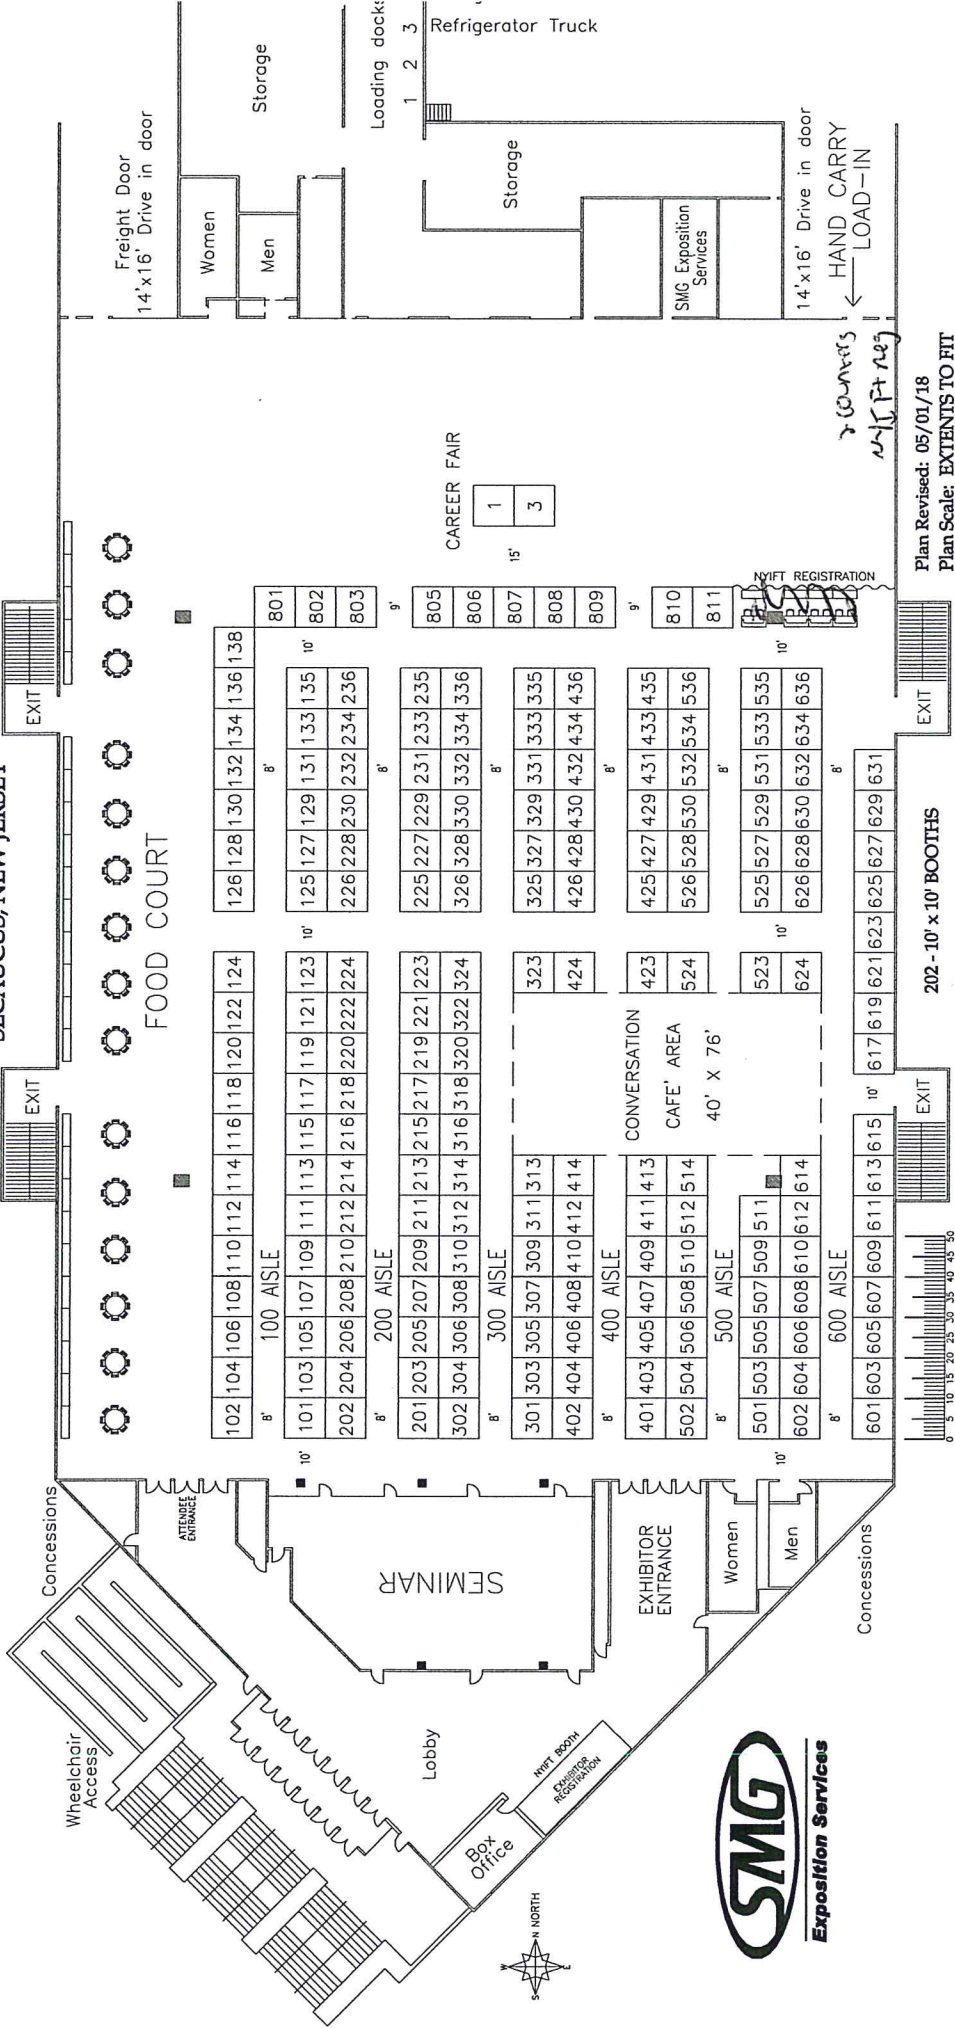

NYIFT SUPPLIER'S DAY

May 8th, 2018

MEADOWLANDS EXPOSITION CENTER
SECAUCUS, NEW JERSEY

FOOD COURT

SEMINAR

LOBBY

CAREER FAIR

HAND CARRY LOAD-IN

Plan Revised: 05/01/18
Plan Scale: EXTENTS TO FIT

202 - 10' x 10' BOOTHS

CONVERTS
NYIFT REG

NYIFT REGISTRATION

FOOD COURT